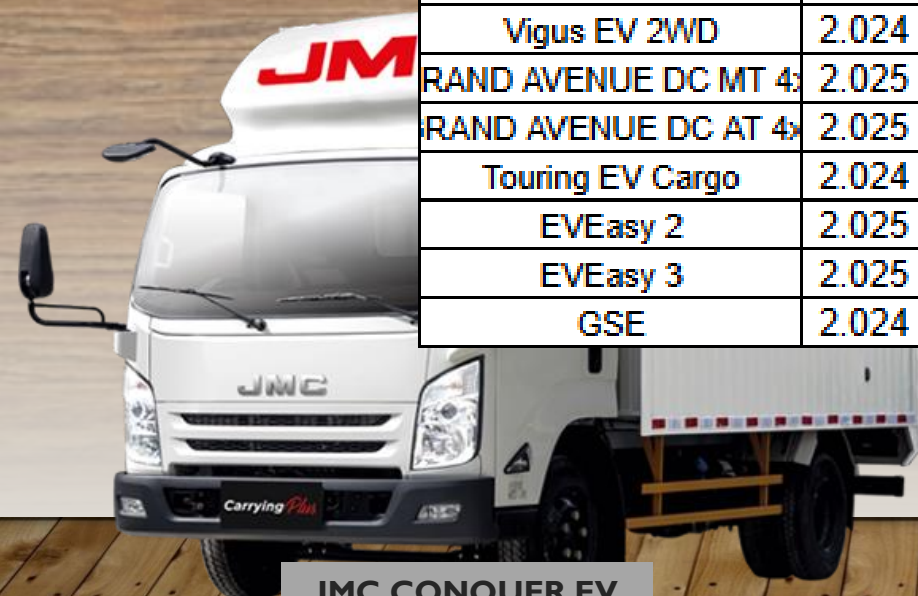

LISTA DE PRECIOS JMC ENERO 2025

Version	Modelo	Precio público
CHR 3.2 CS EURO VI	2.025	$ 105.999.000
CHR 3.1 DC EURO VI	2.025	$ 117.999.000
CKR 3.7 CS EURO VI	2.025	$ 115.990.000
CKR 3.6 DC EURO VI	2.025	$ 129.990.000
CPR 5 EURO VI	2.025	$ 135.990.000
CQR 6 T EURO VI	2.025	$ 145.990.000
Conquer EV 4,2T	2.024	$ 229.000.000
Vigus Work 2.5 4x4	2.024	$ 142.990.000
Vigus Plus 2.0 4x4	2.024	$ 166.990.000
Vigus EV 2WD	2.024	$ 208.990.000
RAND AVENUE DC MT 4x4	2.025	$ 165.990.000
RAND AVENUE DC AT 4x4	2.025	$ 187.990.000
Touring EV Cargo	2.024	$ 234.000.000
EVEasy 2	2.025	$ 64.990.000
EVEasy 3	2.025	$ 84.990.000
GSE	2.024	$ 141.900.000

JMC CONQUER EV