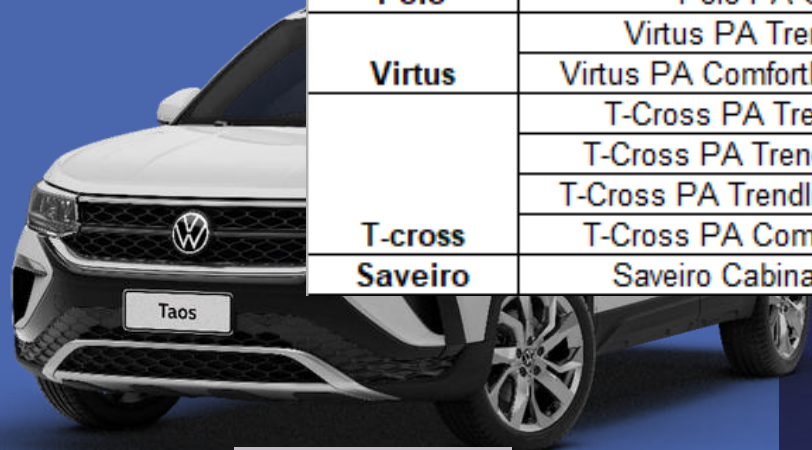

REFERENCIA	LINEA	MODELO	PRECIO AL PUBLICO
Nivus	Nivus Comfortline 1.0L 200TSI 6AT	2024	$91,990,000
	Nivus Highline 1.0L 200TSI 6AT	2024	$101,990,000
Taos	Taos Comfortline 250TSI AT	2024	$123,990,000
	Taos Highline SE 250 TSI AT	2024	$143,990,000
Jetta	Jetta Highline 250 TSI AT	2024	$114,990,000
	Jetta GLI 350 TSI AT	2024	$152,990,000
Teramont	Teramont PA Highline 2.0L 269 HP	2024	$231,990,000
Track	Polo Track 1.6L 113HP 5MT	2025	$68,990,000
Polo	Polo Trendline 1.6L 110 HP 5MT	2025	$78,990,000
	Polo PA Comfortline 1.0L AT	2025	$85,990,000
	Polo PA Highline 1.0L AT	2025	$91,990,000
	Polo PA GTS 1.4L AT	2025	$116,990,000
	Virtus PA Trendline 1.0 TSI AT	2025	$91,990,000
Virtus	Virtus PA Comfortline Select 1.0 TSI AT	2025	$99,990,000
T-cross	T-Cross PA Trendline 170 TSI MT	2025	$92,990,000
	T-Cross PA Trendline ST 200 TSI AT	2025	$100,990,000
	T-Cross PA Trendline Sense 200 TSI AT	2025	$98,990,000
	T-Cross PA Comfortline 200 TSI 6AT	2025	$117,990,000
Saveiro	Saveiro Cabina Sencilla 1.6L MT	2025	$70,990,000

VOLKSWAGEN
TAOS